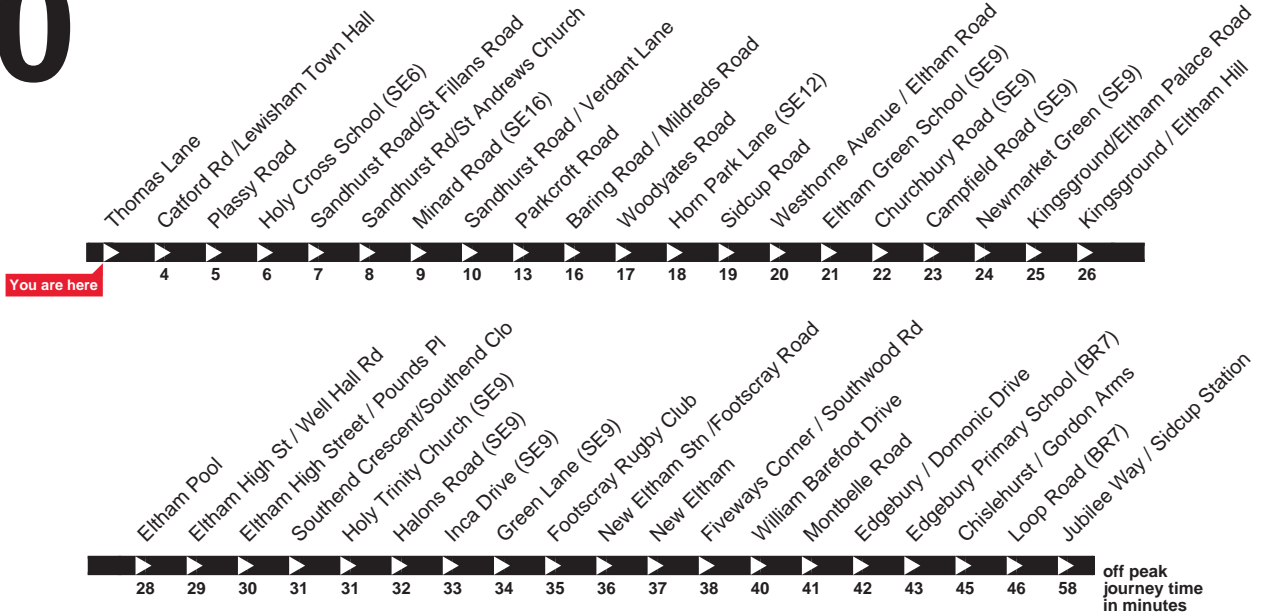

London Buses

160

Daily

Buses towards Jubilee Way / Sidcup Station

Monday - Friday

First buses	6 to 7am	7 to 8am	8 to 9am	9 to 10am	10am to 2pm	2 to 3pm	3 to 4pm	4 to 7pm	7 to 9pm	9pm to Midnight	Last bus
05 30	06 10	07 01	08 09	09 09	At these 03	<i>about every</i>	15 02	At these 12	At these 15	At these 15	00 15
05 50	06 30	07 11	08 24	09 24	minutes 18	11-14	15 16	minutes 27	minutes 35	minutes 45	
	06 40	07 24	08 39	09 39	past the 33	<i>minutes</i>	15 28	past the 42	past the 55	past the	
	06 50	07 39	08 54	09 51	hour 48		15 42	hour 57	hour	hour	
		07 54					15 57				

Saturday (also Good Friday)

First bus	6 to 7am	7 to 8am	8 to 9am	9am to 6pm	6 to 7pm	7 to 8pm	8pm to Midnight	Last bus
05 30	06 00	07 00	08 10	At these 04	18 07	19 15	At these 15	00 15
	06 30	07 30	08 27	minutes 19	18 22	19 35	minutes 45	
		07 50	08 40	past the 34	18 38	19 55	past the	
			08 51	hour 49	18 55		hour	

Sunday and other Public Holidays

First bus	7 to 9am	9 to 10am	10am to 5pm	5 to 6pm	6pm to Midnight	Last bus
06 45	At these 15	09 15	At these 19	17 19	At these 15	00 15
	minutes 45	09 39	minutes 39	17 45	minutes 45	
	past the	09 59	past the 59		past the	
	hour		hour		hour	

Operated by Arriva for London Buses