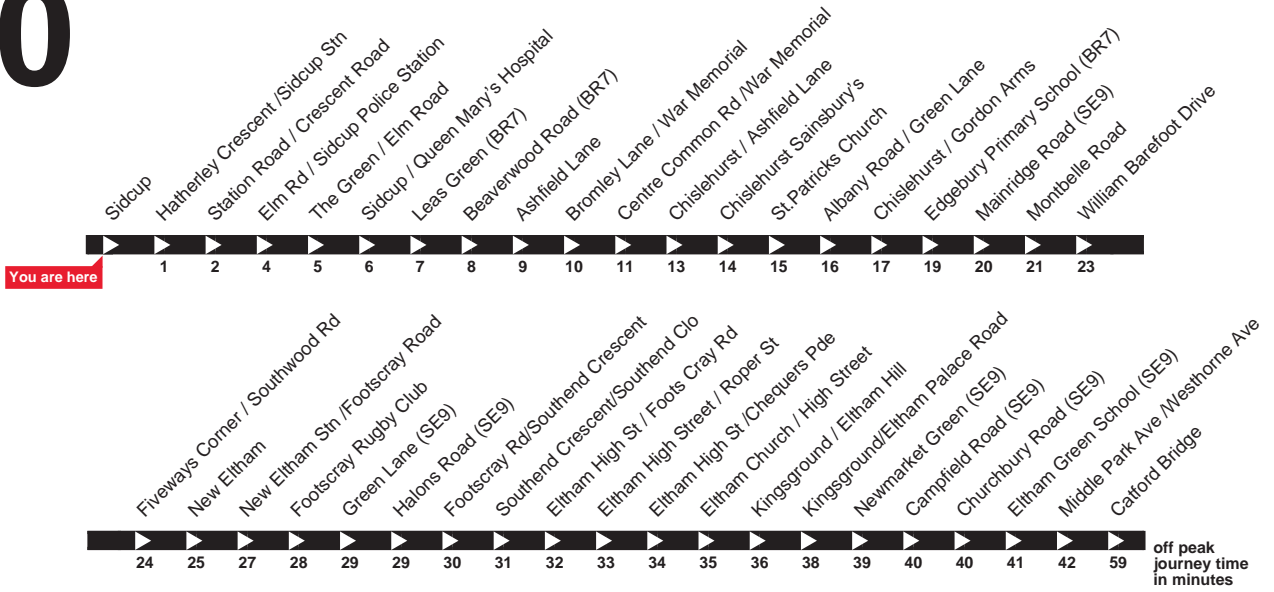

# London Buses

# 160

Daily

Buses towards Catford Bridge

Monday - Friday											
First buses	6 to 7am	7 to 8am	8 to 9am	9 to 10am	10am to 2pm	2 to 3pm	3 to 4pm	4 to 7pm	7 to 10pm	10pm to Midnight	Last bus
05 19	<i>about every</i>	07 03	08 09	09 09	At these 10	<i>about every</i>	15 00	At these 05	At these 05	At these 15	00 15
05 39	<b>10-12</b>	07 14	08 24	09 24	minutes 25	<b>12-14</b>	15 20	minutes 20	minutes 25	minutes 45	
05 59	<i>minutes</i>	07 24	08 39	09 40	past the 40	<i>minutes</i>	15 35	past the 35	past the 45	past the	
		07 39	08 54	09 55	hour 55		15 50	hour 50	hour	hour	
		07 54									

Saturday (also Good Friday)											
First buses	6 to 8am	8 to 9am	9 to 10am	10 to 11am	11am to 4pm	4 to 5pm	5 to 6pm	6 to 7pm	7 to 8pm	8pm to Midnight	Last bus
05 19	At these 19	08 09	09 09	10 06	At these 05	16 05	17 08	18 12	19 05	At these 15	00 15
05 49	minutes 49	08 24	09 24	10 21	minutes 20	16 20	17 25	18 28	19 25	minutes 45	
	past the	08 39	09 39	10 36	past the 35	16 35	17 41	18 45	19 45	past the	
	hour	08 55	09 54	10 51	hour 50	16 51	17 57			hour	

Operated by Arriva for London Buses