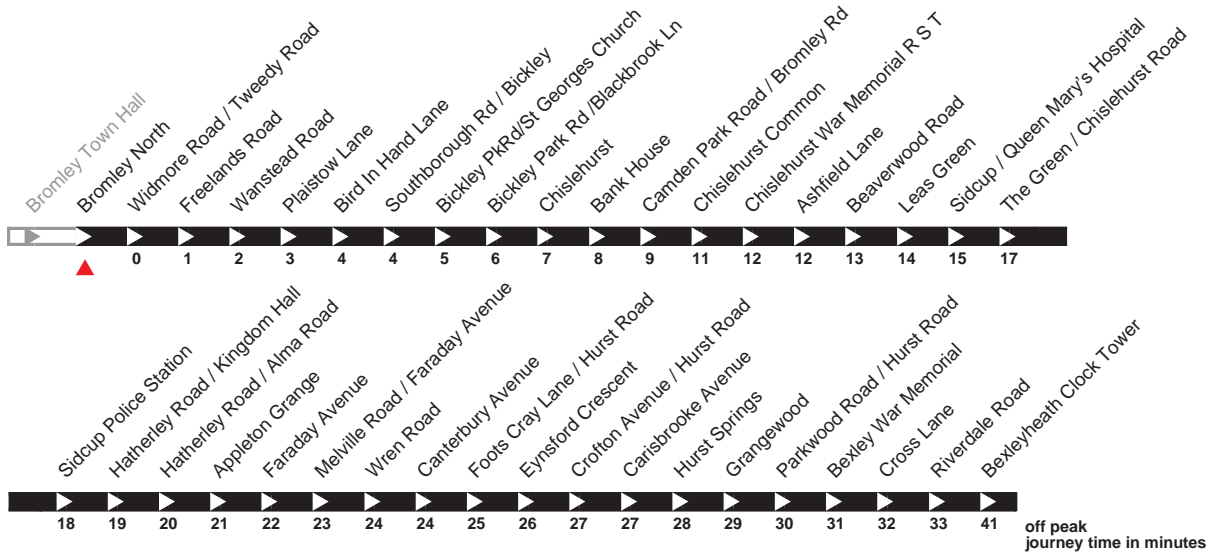

# London Buses

## Buses towards Bexleyheath Clock Tower

### Saturday (also Good Friday)

First buses	6 to 7am	7 to 8am	8am to 6pm	6 to 8pm	8pm to midnight	Last buses
05 26	06 16	07 06	<i>about every</i>	At these 06	At these 06	00 06
05 56	06 36	07 21	<b>7-11</b>	minutes 21	minutes 26	00 26
	06 51	07 36	<i>minutes</i>	past the 36	past the 46	
		07 46		hour 51	hour	
		07 55				

Operated by South East London & Kent Bus Company for London Buses