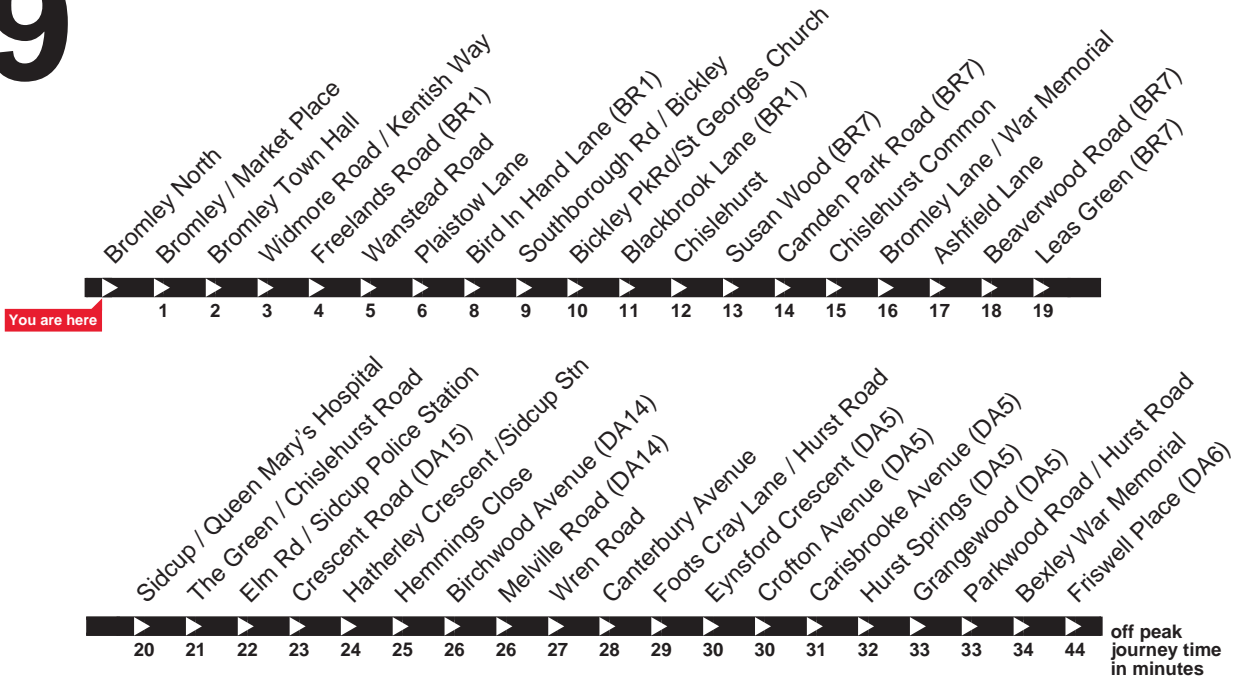

## Buses towards Friswell Place (DA6)

Monday - Friday							
First buses	6 to 7am	7am to 6pm		6 to 7pm	7 to 8pm	8pm to Midnight	Last buses
05 24	06 09	<i>about every</i>		18 02	19 00	At these 00	00 00
05 39	06 24	<b>8-11</b>		18 15	19 15	minutes 20	00 20
05 54	06 35	<i>minutes</i>		18 30	19 30	past the 40	
	06 45			18 45	19 45	hour	
	06 54						

Saturday (also Good Friday)							
First buses	6 to 7am	7 to 8am	8am to 6pm		6 to 8pm	8pm to Midnight	Last buses
05 24	06 04	07 10	<i>about every</i>		At these 00	At these 00	00 00
05 44	06 24	07 25	<b>8-11</b>		minutes 15	minutes 20	00 20
	06 40	07 35	<i>minutes</i>		past the 30	past the 40	
	06 55	07 45			hour 45	hour	
		07 55					

Sunday and other Public Holidays									
First buses	6 to 7am	7 to 8am	8 to 9am	9 to 10am	10 to 11am	11am to 5pm	5 to 6pm	6pm to Midnight	Last buses
05 24	06 24	07 24	08 04	09 11	10 09	At these 05	17 05	At these 00	00 00
05 54	06 54	07 44	08 24	09 26	10 24	minutes 20	17 20	minutes 20	00 20
			08 41	09 41	10 37	past the 35	17 40	past the 40	
			08 56	09 55	10 51	hour 50		hour	

Operated by Selkent for London Buses