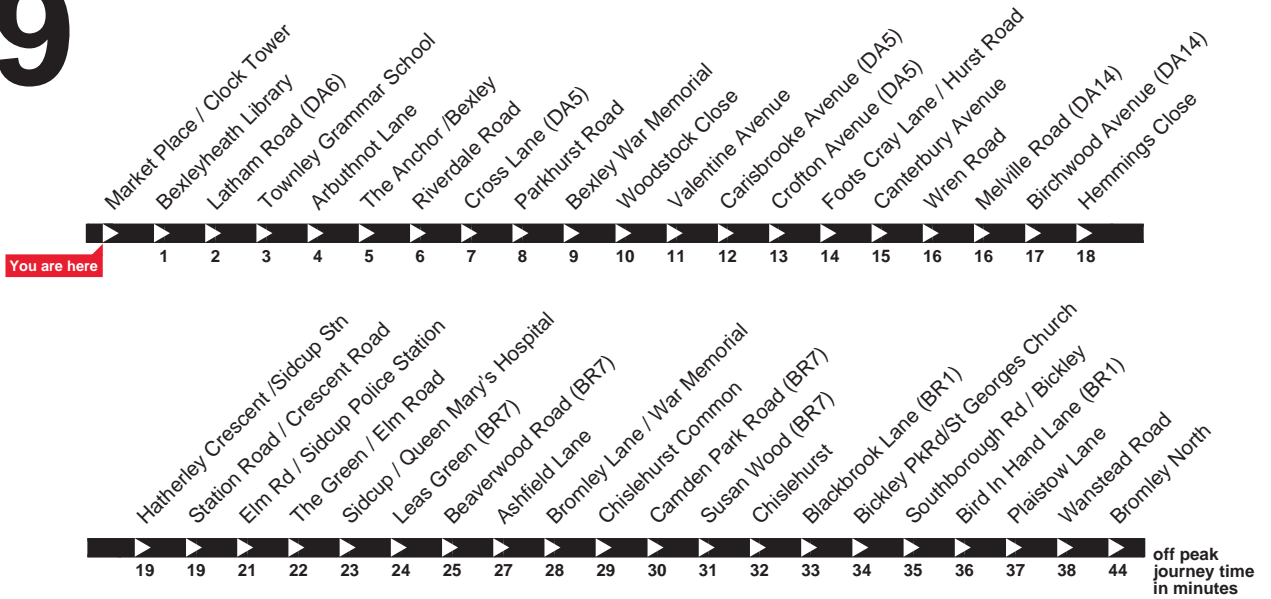

London Buses

269

Daily

Buses towards Bromley North

Monday - Friday

First buses	6 to 7am	7am to 7pm	7 to 8pm	8pm to Midnight	Last buses
05 35	06 05	about every 8-11 minutes	19 01	At these 11	00 11
05 50	06 20		19 11	minutes 31	00 31
	06 30		19 26	past the 51	
	06 40		19 41	hour	
	06 50		19 56		
	06 58				

Saturday (also Good Friday)

First buses	6 to 7am	7 to 8am	8 to 9am	9am to 7pm	7 to 8pm	8pm to Midnight	Last buses
05 35	06 15	07 15	08 00	about every 9-11 minutes	19 11	At these 11	00 11
05 55	06 35	07 30	08 15		19 26	minutes 31	00 31
	06 55	07 45	08 25		19 41	past the 51	
			08 35		19 56	hour	
			08 44				
			08 53				

Sunday and other Public Holidays

First bus	6 to 8am	8 to 9am	9 to 10am	10 to 11am	11am to 4pm	4 to 5pm	5 to 6pm	6pm to Midnight	Last buses
05 35	At these 05 minutes 35 past the hour	08 05	09 05	about every 13 minutes	At these 04	16 04	17 07	At these 11 minutes 31 past the 51 hour	00 11
		08 25	09 25		minutes 19	16 19	17 23		00 31
		08 45	09 43		past the 34	16 35	17 39		
		09 57			hour 49	16 51	17 55		

Operated by Selkent for London Buses