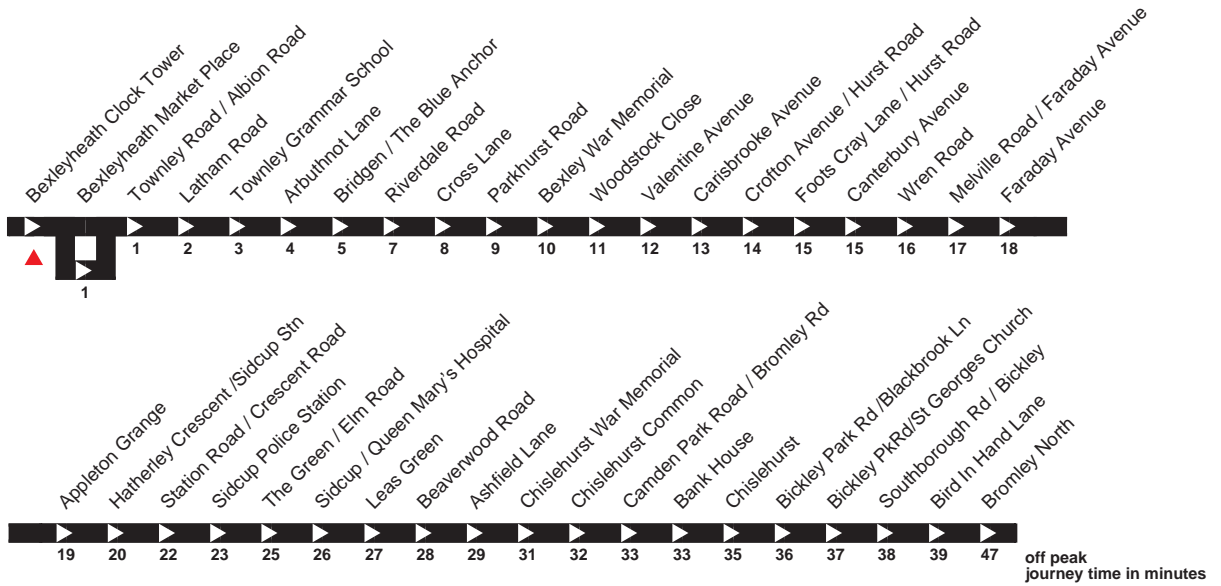

London Buses

269

Buses towards Bromley North

Monday - Thursday

First buses	6 to 7am	7am to 7pm	7 to 8pm	8pm to midnight	Last buses
05 35 05 50	06 05 06 20 06 33 06 41 06 48 06 55	about every 7-11 minutes	19 01 19 11 19 25 19 40 19 55	At these 10 minutes 30 past the 50 hour	00 10 00 30

Friday

First buses	6 to 7am	7am to 7pm	7 to 8pm	8 to 9pm	Last buses
05 35 05 50	06 05 06 20 06 33 06 41 06 48 06 55	about every 7-11 minutes	19 01 19 11 19 25 19 40 19 55	20 10 20 30 20 50	21 10 21 30 21 50

Saturday (also Good Friday)

First buses	6 to 7am	7 to 8am	8 to 9am	9am to 7pm	7 to 8pm	8pm to midnight	Last buses
05 35 05 55	06 15 06 35 06 55	07 15 07 30 07 45	08 00 08 15 08 25 08 35 08 44 08 53	about every 9-11 minutes	19 10 19 25 19 40 19 55	At these 10 minutes 30 past the 50 hour	00 10 00 30

Operated by South East London & Kent Bus Company for London Buses